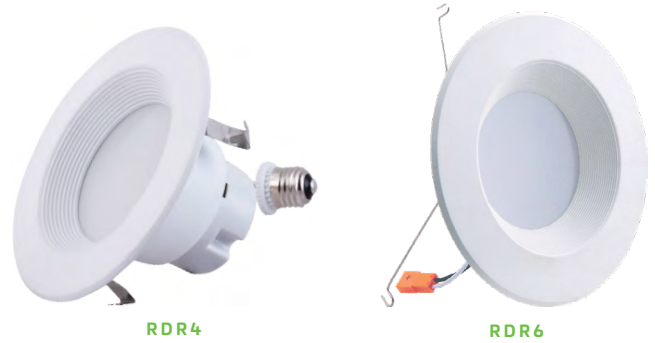

RDR Downlight Retrofit

FEATURES

- Replaces legacy 4" or 6" CFL or incandescent downlights
- Provides comfortable diffused light with no dark spots
- Integrated white trim with medium base (E26) socket adapters (included) for direct replacement
- FieldCCeT feature (select models) allows for multiple "set and forget" CCT options in each fixture

ELECTRICAL

- Input voltage: 120V
- Triac dimming
- Power Factor: >0.9
- THD: <20%

THERMAL

- -4°F to 104°F (-20°C to 40°C) operating temperature

CONSTRUCTION

- White finish
- Frosted lens for diffuse lighting

WARRANTY

- 5 year limited warranty. Additional warranty options available. Contact EiKO for details

project name	type
catalog number	voltage
approved by	date

FIELD CCeT allows the user to select the desired color temperature on install using a switch on the back of the fixture.

POWER SET allows for multiple "set and forget" lumen stops in each fixture.

APPLICATIONS

- Multi-Residential (Dorms/Apartments)
- Classroom
- Office
- Reception/Lobby
- Restrooms
- Retail
- Dr. Offices/Waiting/Patient Rooms
- Library
- Meeting rooms
- Dining/Cafeteria
- Airports
- Automotive Dealerships
- Hallways
- Stairwells