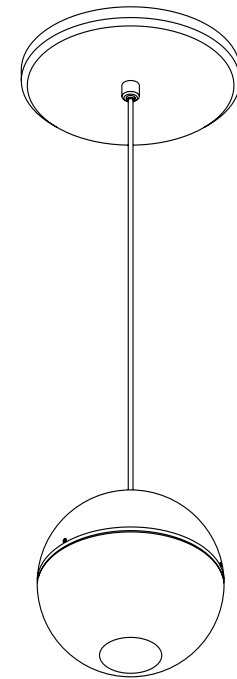

archilume.com

archilume

P1 AURA

Pendant · Indoor

An elegant, dimmable LED luminaire providing flattering highlights. Ideal for illumination at counter and bar areas, or in clustered formations creating accent chandeliers in entrance and dining areas. A classic design featuring a clear cylindrical lens with conical light diffuser produces two lighting effects: diffuse illumination, creating pools of light; or concentric highlights, evoking water drops falling on water for a dazzling accent.

Light Source

Single 4 watt LED, 400 lumens, 95 CRI, 3000K warm white color temperature). Color consistent from LED to LED within a 3 step MacAdam ellipse.

P1 AURA SPECIFICATION

Description:	High efficiency LED decorative pendant mount luminaire with machined aluminum housing and clear acrylic light control lens.
Lamping:	Single 4 watt warm dimmable LED, 400 lumens, 95 CRI, 3000K to 1800K smooth dimming transition. Color consistent from LED to LED within a 3 step MacAdam ellipse.
Electrical:	Constant current class 2 driver (0-10V dimmable), 120/277V 50/60Hz, 250mA driver (sold separate). See D8-250 remote driver spec sheet for details.
Function:	Canopy and mounting plate provided. Mounts directly to 4" octagonal j-box (by others) 120"(3048mm) suspension cable provided standard. Field adjustable.
Metal finish:	Clear anodized aluminum (Custom anodized finishes available)
Light Distribution Optics:	Clear acrylic light control lens with diffuse light distribution aperture
Approvals:	Dry locations, approved to UL safety standards for luminaires when used with Archilume D8 series driver.
Order Code:	P1_Aura