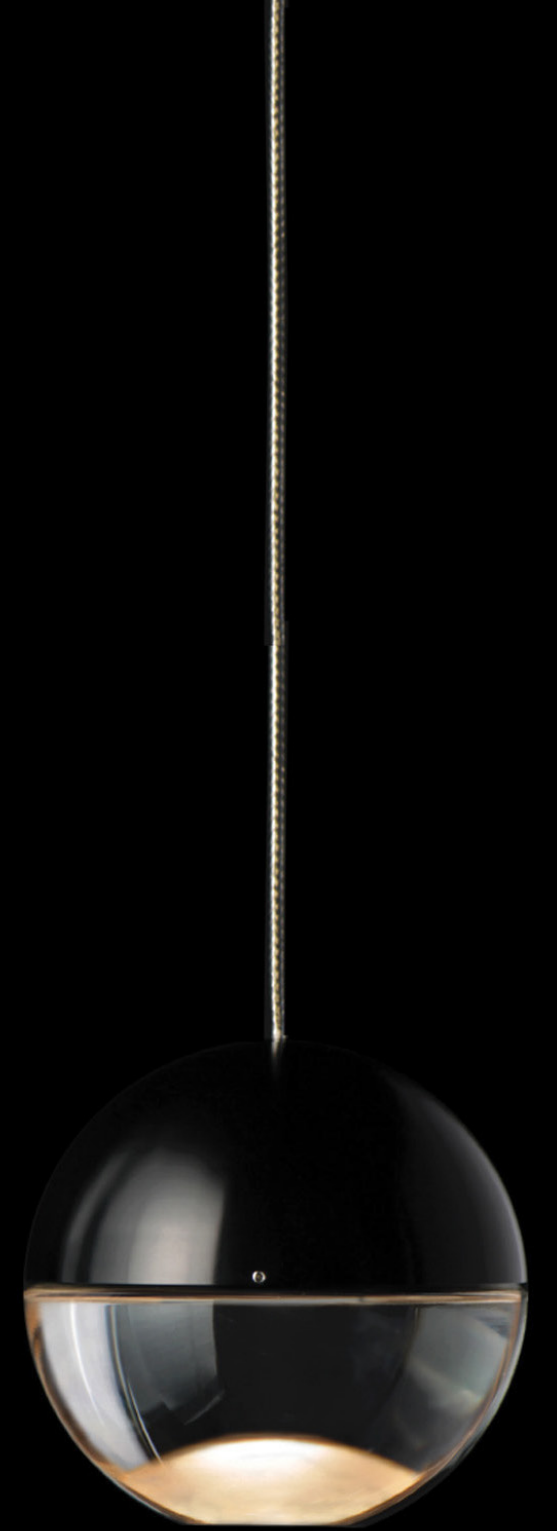

P1 AURA

Pendant · Indoor

An elegant, dimmable LED luminaire providing flattering highlights. Ideal for illumination at counter and bar areas, or in clustered formations creating accent chandeliers in entrance and dining areas. A classic design featuring a clear cylindrical lens with conical light diffuser produces two lighting effects: diffuse illumination, creating pools of light; or concentric highlights, evoking water drops falling on water for a dazzling accent.

Light Source

Single 4 watt LED, 400 lumens, 95 CRI, 3000K warm white color temperature). Color consistent from LED to LED within a 3 step MacAdam ellipse.