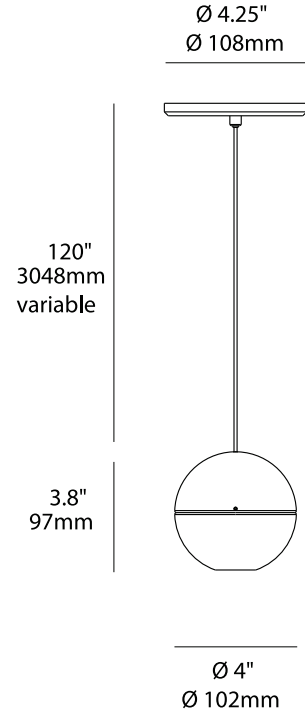

Light Source

Single 4 watt LED, 400 lumens, 95 CRI, 3000K warm white color temperature). Color consistent from LED to LED within a 3 step MacAdam ellipse.

P1 AURA SPECIFICATION

Description:	High efficiency LED decorative pendant mount luminaire with machined aluminum housing and clear acrylic light control lens.
Lamping:	Single 4 watt warm dimmable LED, 400 lumens, 95 CRI, 3000K to 1800K smooth dimming transition. Color consistent from LED to LED within a 3 step MacAdam ellipse.
Electrical:	Constant current class 2 driver (0-10V dimmable), 120/277V 50/60Hz, 250mA driver (sold separate). See D8-250 remote driver spec sheet for details.
Function:	Canopy and mounting plate provided. Mounts directly to 4" octagonal j-box (by others) 120"(3048mm) suspension cable provided standard. Field adjustable.
Metal finish:	Clear anodized aluminum (Custom anodized finishes available)
Light Distribution Optics:	Clear acrylic light control lens with diffuse light distribution aperture
Approvals:	Dry locations, approved to UL safety standards for luminaires when used with Archilume D8 series driver.
Order Code:	P1_Aura

Product Symbols

Colour Finishes

Product Specifications